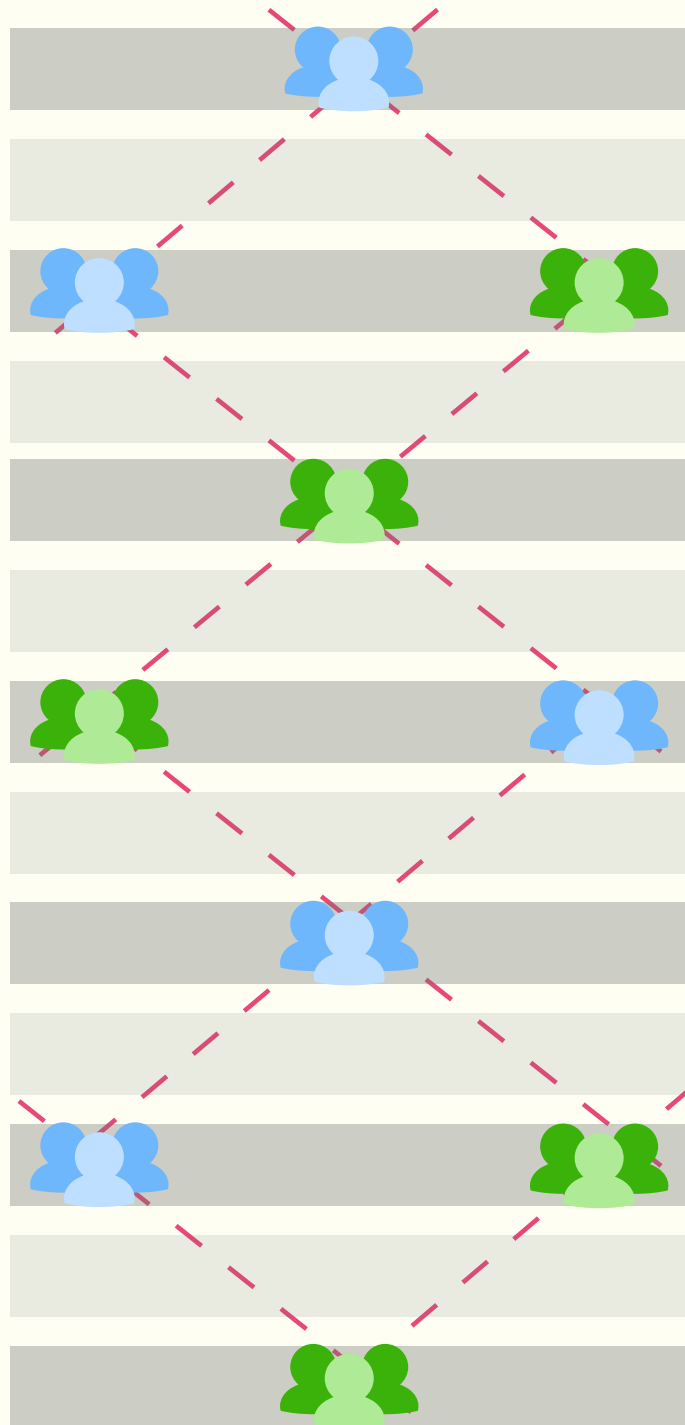

starting July 12, 2020

IN PERSON WORSHIP

Please note slight changes to our worship service, as well as how we can all participate in keeping our Fairview family safe and healthy. We'll also have people in the foyer and upstairs to help if you forget any of the details or need help!

fairview
EVANGELICAL
PRESBYTERIAN CHURCH

social distance seating ARGYLE STYLE

We will skip pews, sitting in every other row.
Family units will alternate between
2 (sides) & 1 (center) for each row.

SKIP A ROW

**FAMILY UNITS
ALTERNATE BETWEEN
2 (SIDES) & 1 (CENTER)
FOR EACH ROW**

masks in **MOTION**

Please wear masks when you enter the building until you find your seat. Masks should also be worn whenever you are moving about within the church.

using the **ELEVATOR**

If you use the elevator, please try to limit it to the minimal people needed per trip and take advantage of the sanitizer and wipes in the elevator

FELLOWSHIP

outside

While we encourage you to fellowship before or after the service, please do so outside while wearing your mask