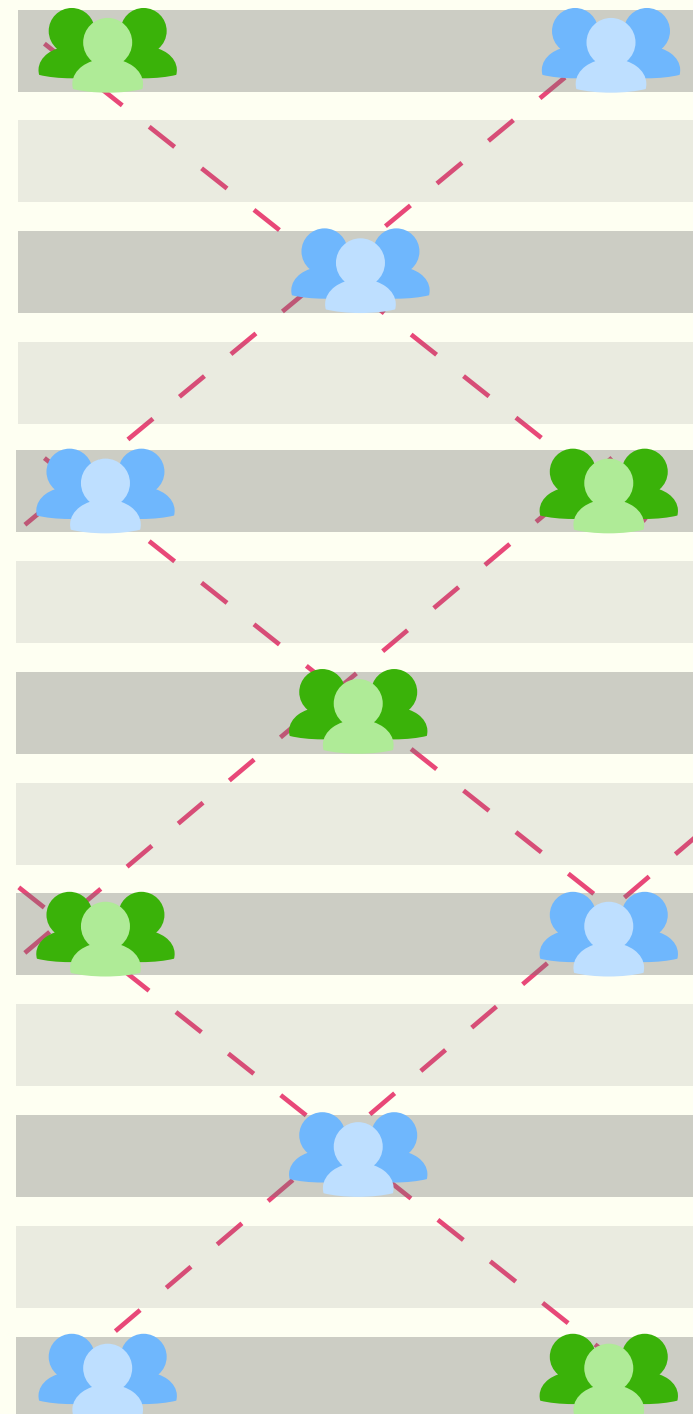

starting July 12, 2020

IN PERSON WORSHIP

Please note slight changes to our worship service, as well as how we can all participate in keeping our Fairview family safe and healthy. We'll also have people in the foyer and upstairs to help if you forget any of the details or need help!

fairview
EVANGELICAL
PRESBYTERIAN CHURCH

social distance seating ARGYLE STYLE

We will skip pews, sitting in every other row.
Family units will alternate between
2 (sides) & 1 (center) for each row.

SKIP A ROW

**FAMILY UNITS
ALTERNATE BETWEEN
2 (SIDES) & 1 (CENTER)
FOR EACH ROW**

masks in **MOTION**

Please wear masks when you enter the building until you find your seat. Masks should also be worn whenever you are moving about within the church.

using the **ELEVATOR**

If you use the elevator, please try to limit it to the minimal people needed per trip and take advantage of the sanitizer and wipes in the elevator

FELLOWSHIP

outside

While we encourage you to fellowship before or after the service, please do so outside while wearing your mask